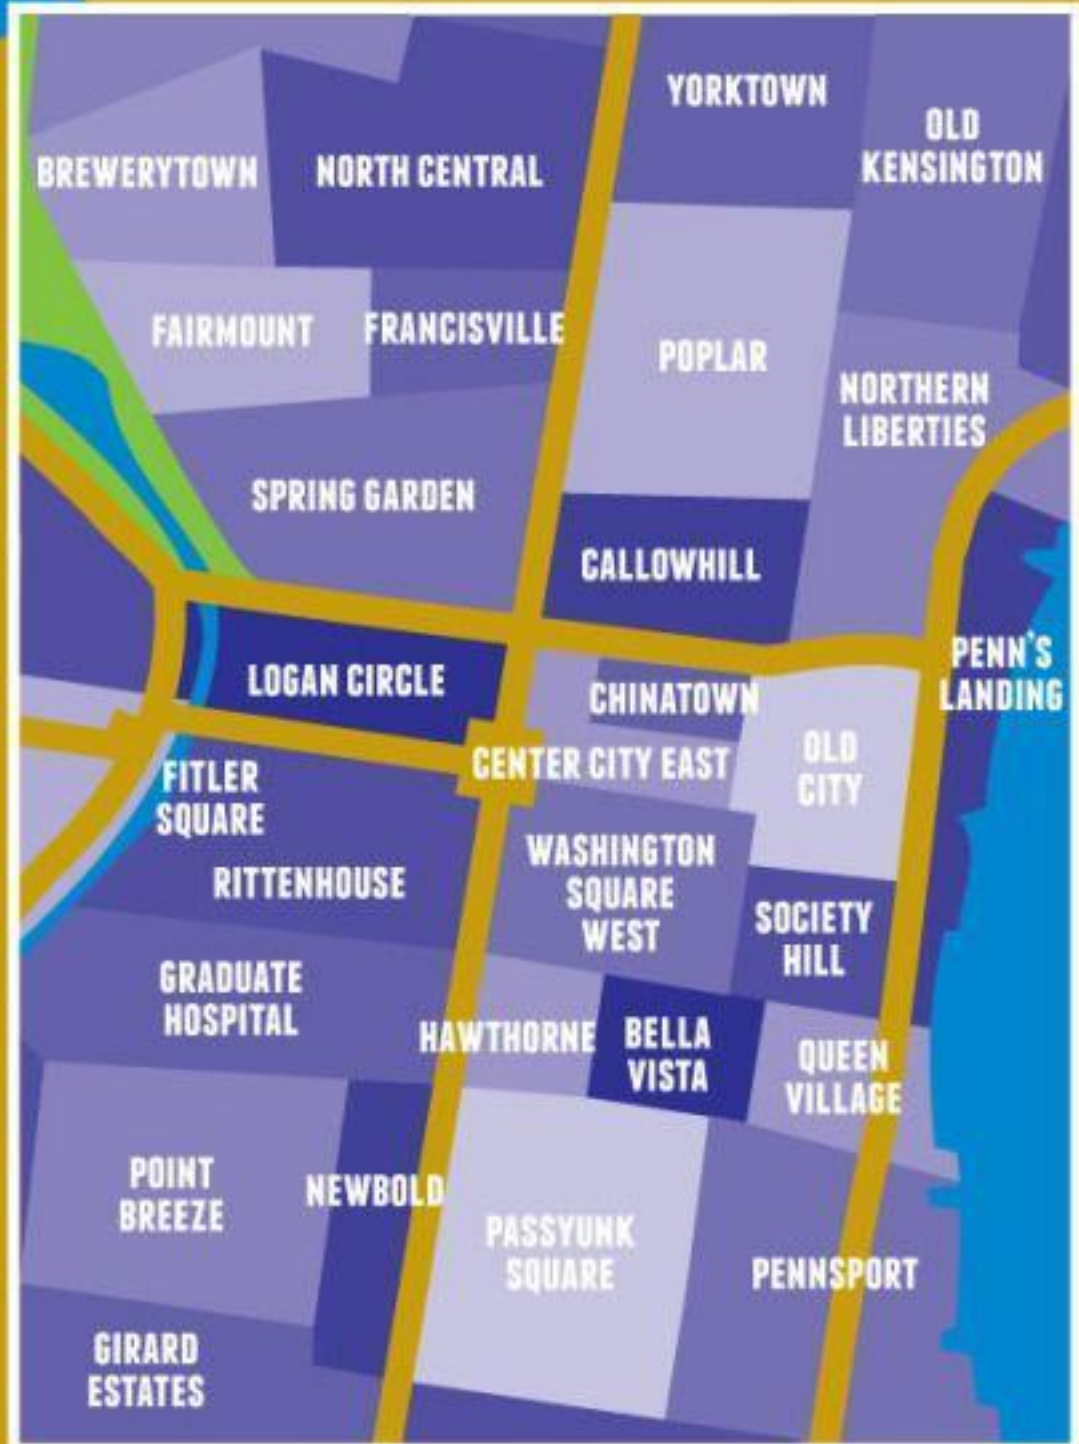

# THE NEIGHBORHOODS OF PHILADELPHIA

created by: @jon\_k / jkgd.net