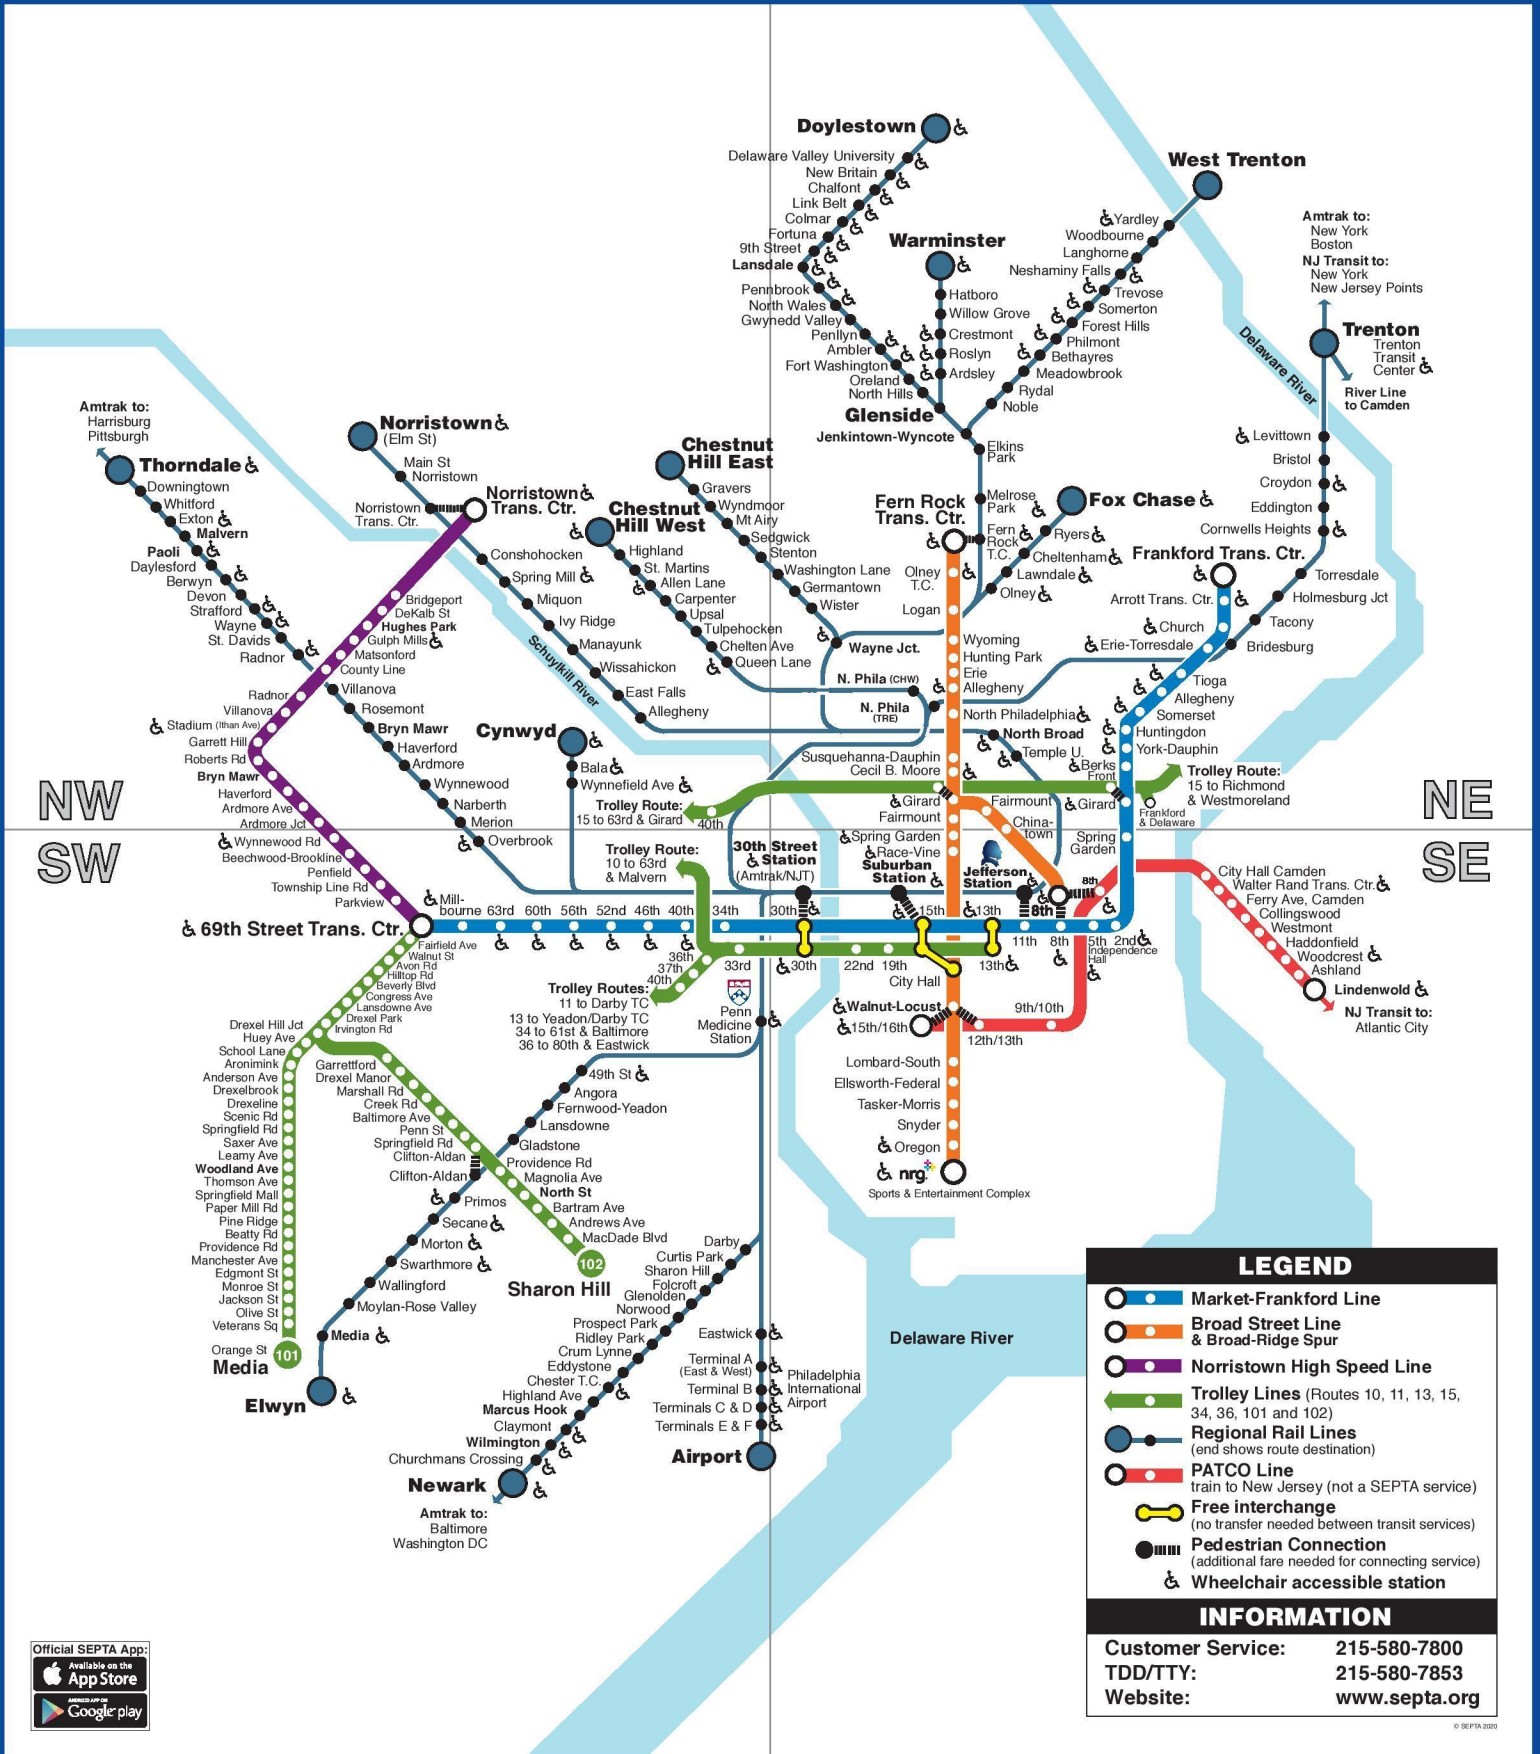

SEPTA Regional Rail & Rail Transit

LEGEND

- Market-Frankford Line
- Broad Street Line & Broad-Ridge Spur
- Norristown High Speed Line
- Trolley Lines (Routes 10, 11, 13, 15, 34, 36, 101 and 102)
- Regional Rail Lines (end shows route destination)
- PATCO Line (train to New Jersey (not a SEPTA service))
- Free interchange (no transfer needed between transit services)
- Pedestrian Connection (additional fare needed for connecting service)
- Wheelchair accessible station